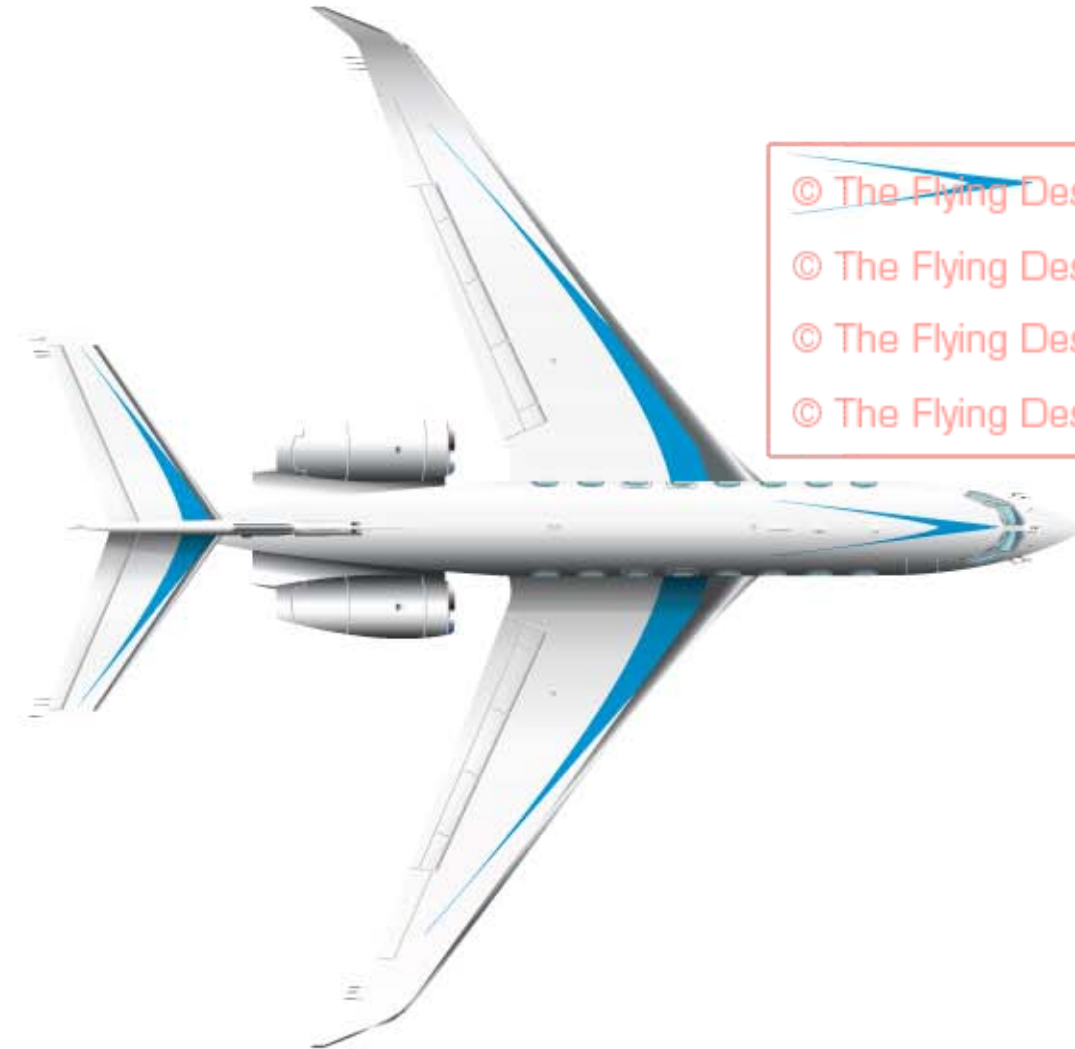

© The Flying Designers - no unauthorized reproduction
© The Flying Designers - no unauthorized reproduction
© The Flying Designers - no unauthorized reproduction
© The Flying Designers - no unauthorized reproduction