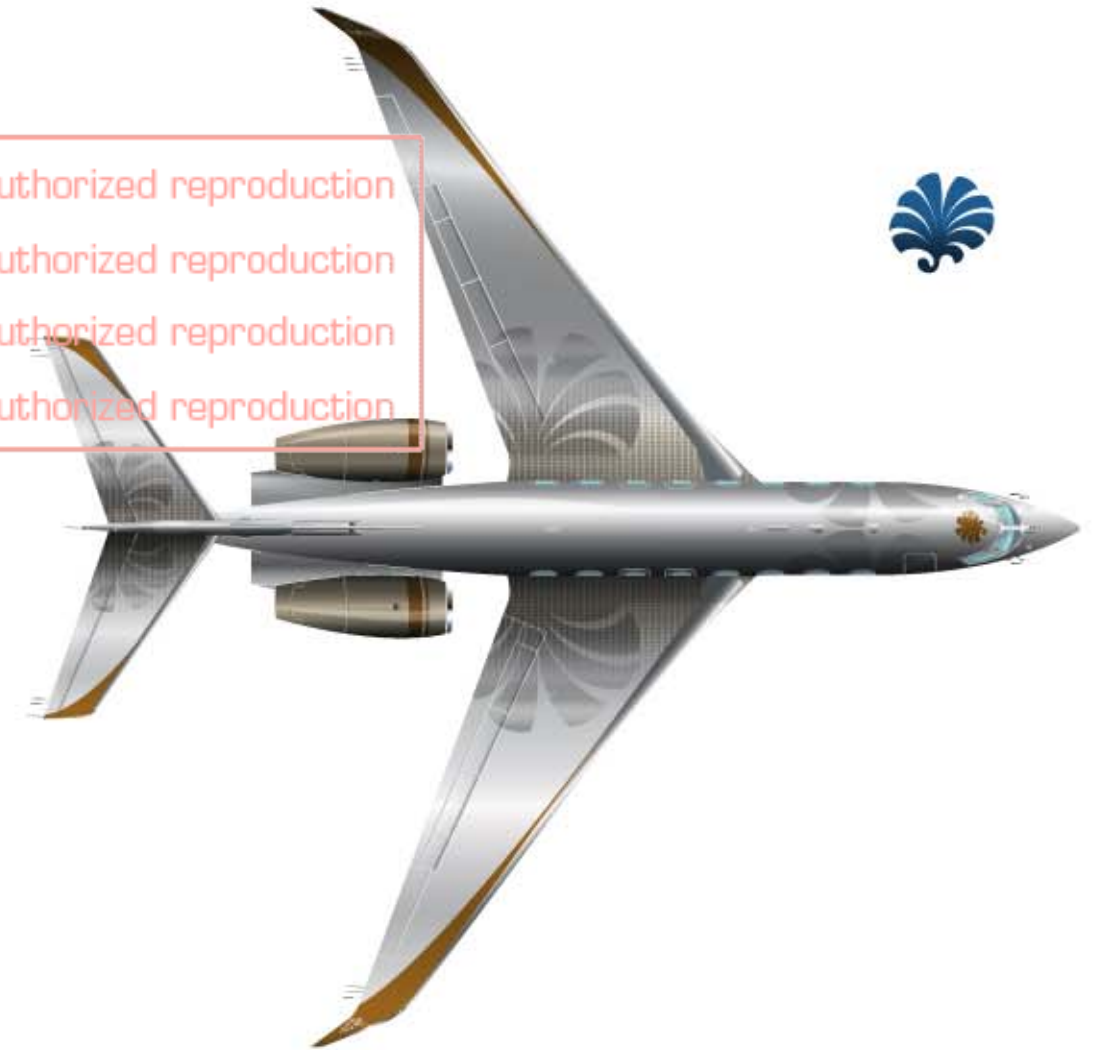

© The Flying Designers - no unauthorized reproduction
© The Flying Designers - no unauthorized reproduction
© The Flying Designers - no unauthorized reproduction
© The Flying Designers - no unauthorized reproduction